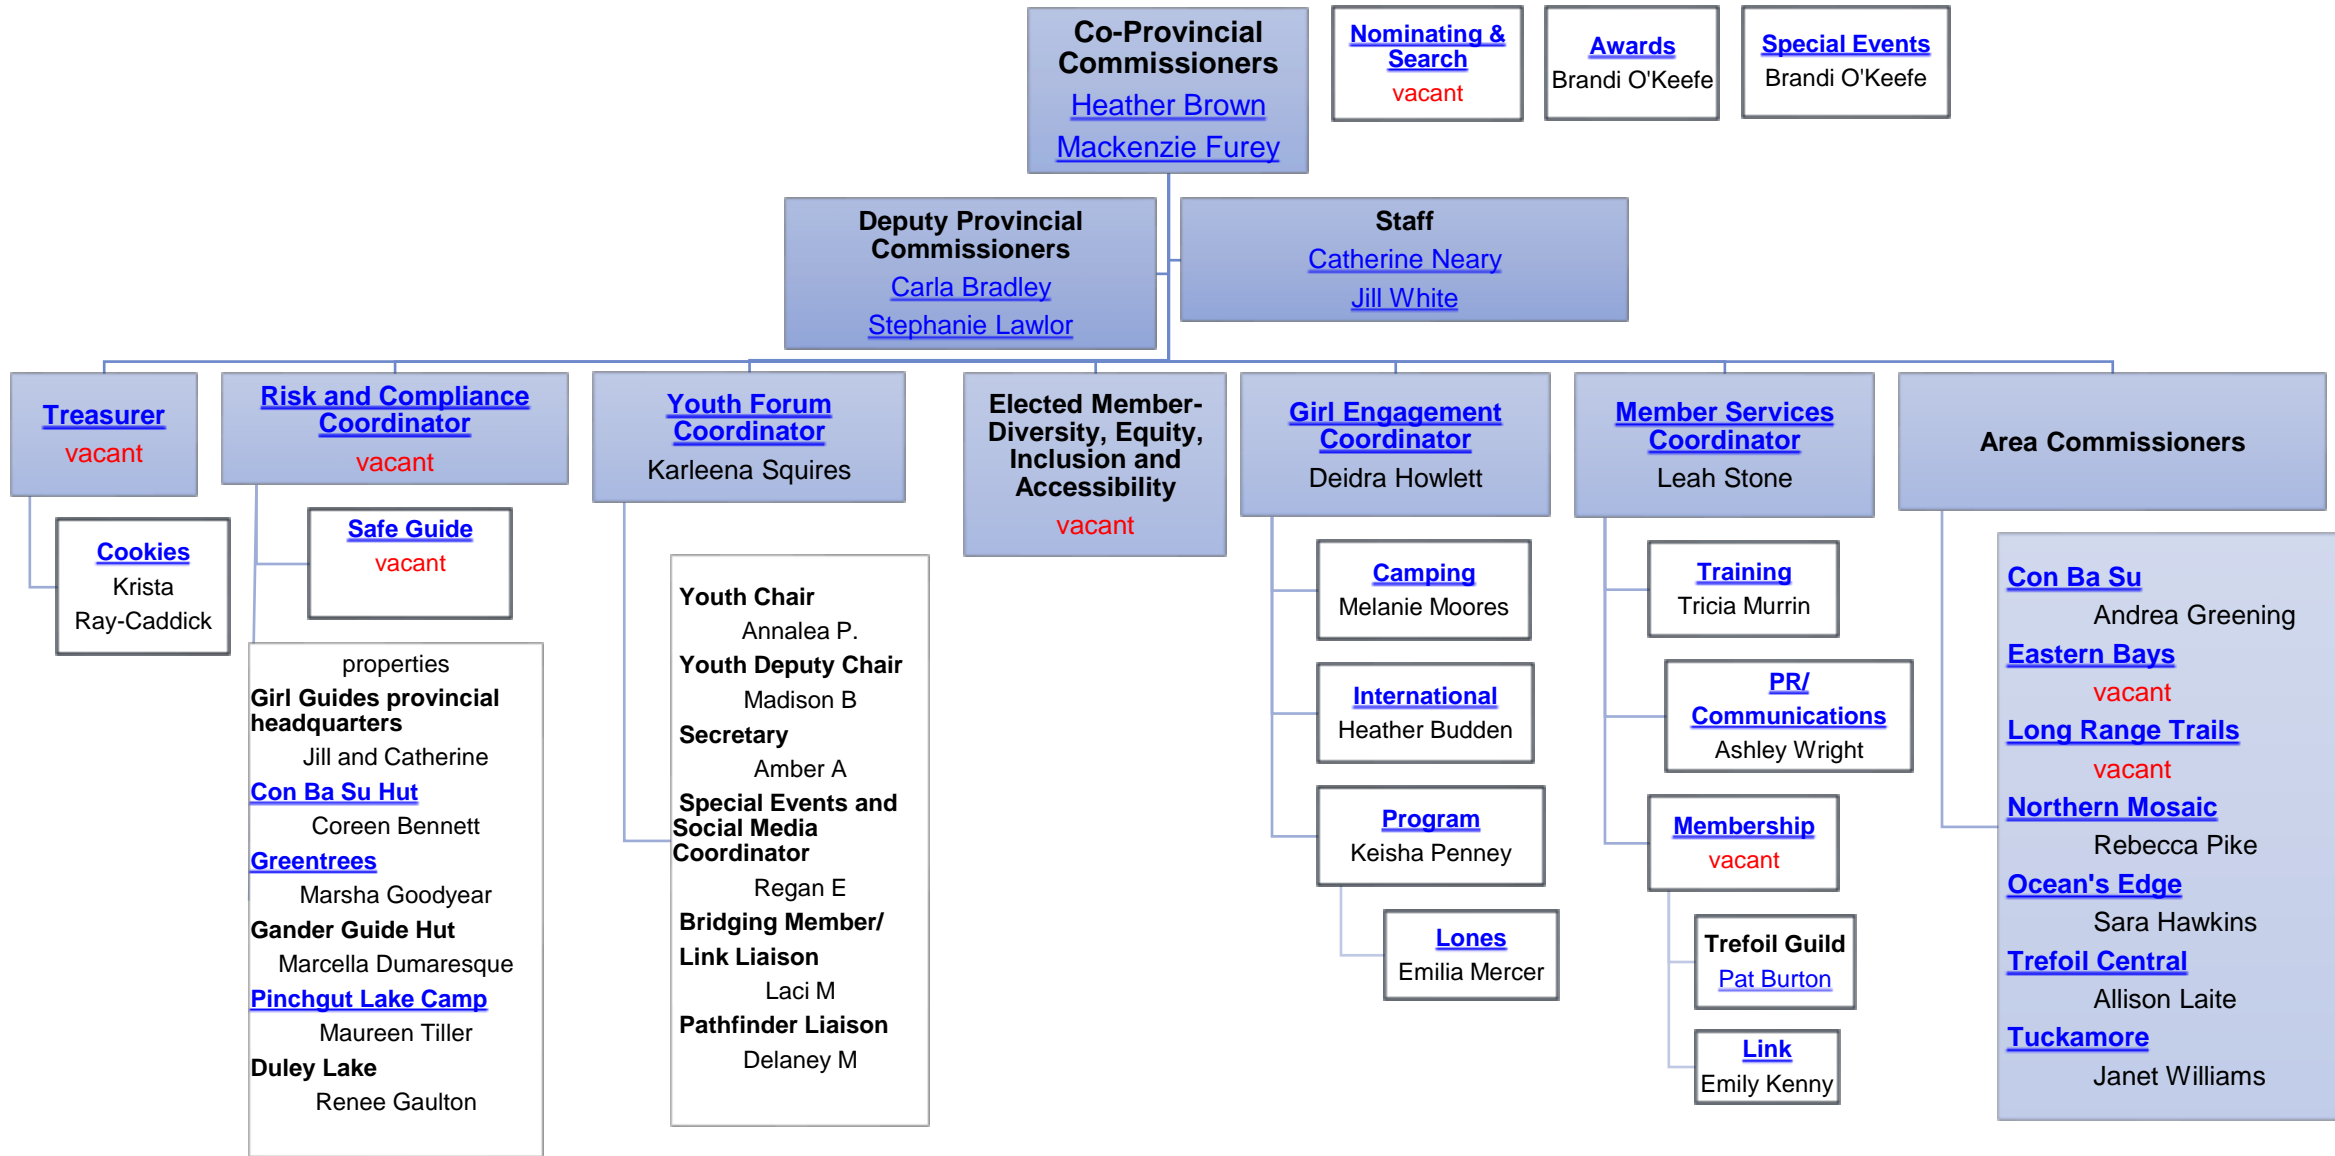

NL Provincial Council Structure

Blue boxes indicate positions that sit on Provincial Council. White boxes indicate provincial Advisers.
Updated Apr 2024