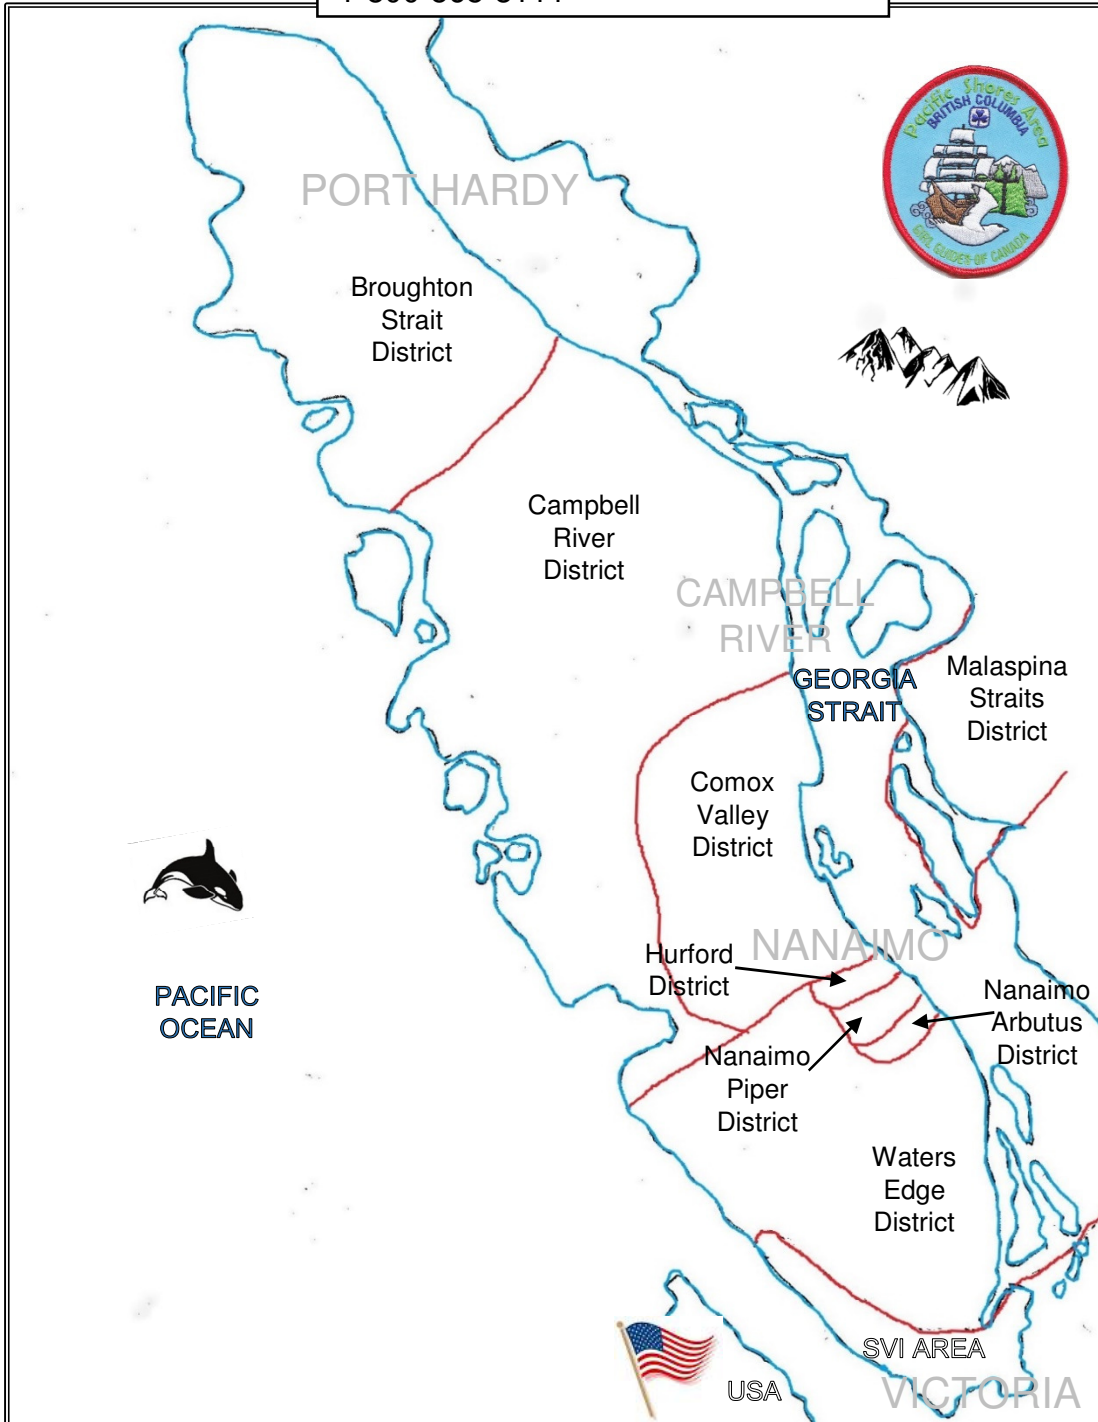

# Pacific Shores Area Girl Guides

[www.ggcpacificshores.ca](http://www.ggcpacificshores.ca)

1-800-565-8111

### Pacific Shores Area Districts

Broughton Straits

Campbell River

Comox Valley

Hurford

Malaspina Straits

Nanaimo Arbutus

Nanaimo Piper

Waters Edge