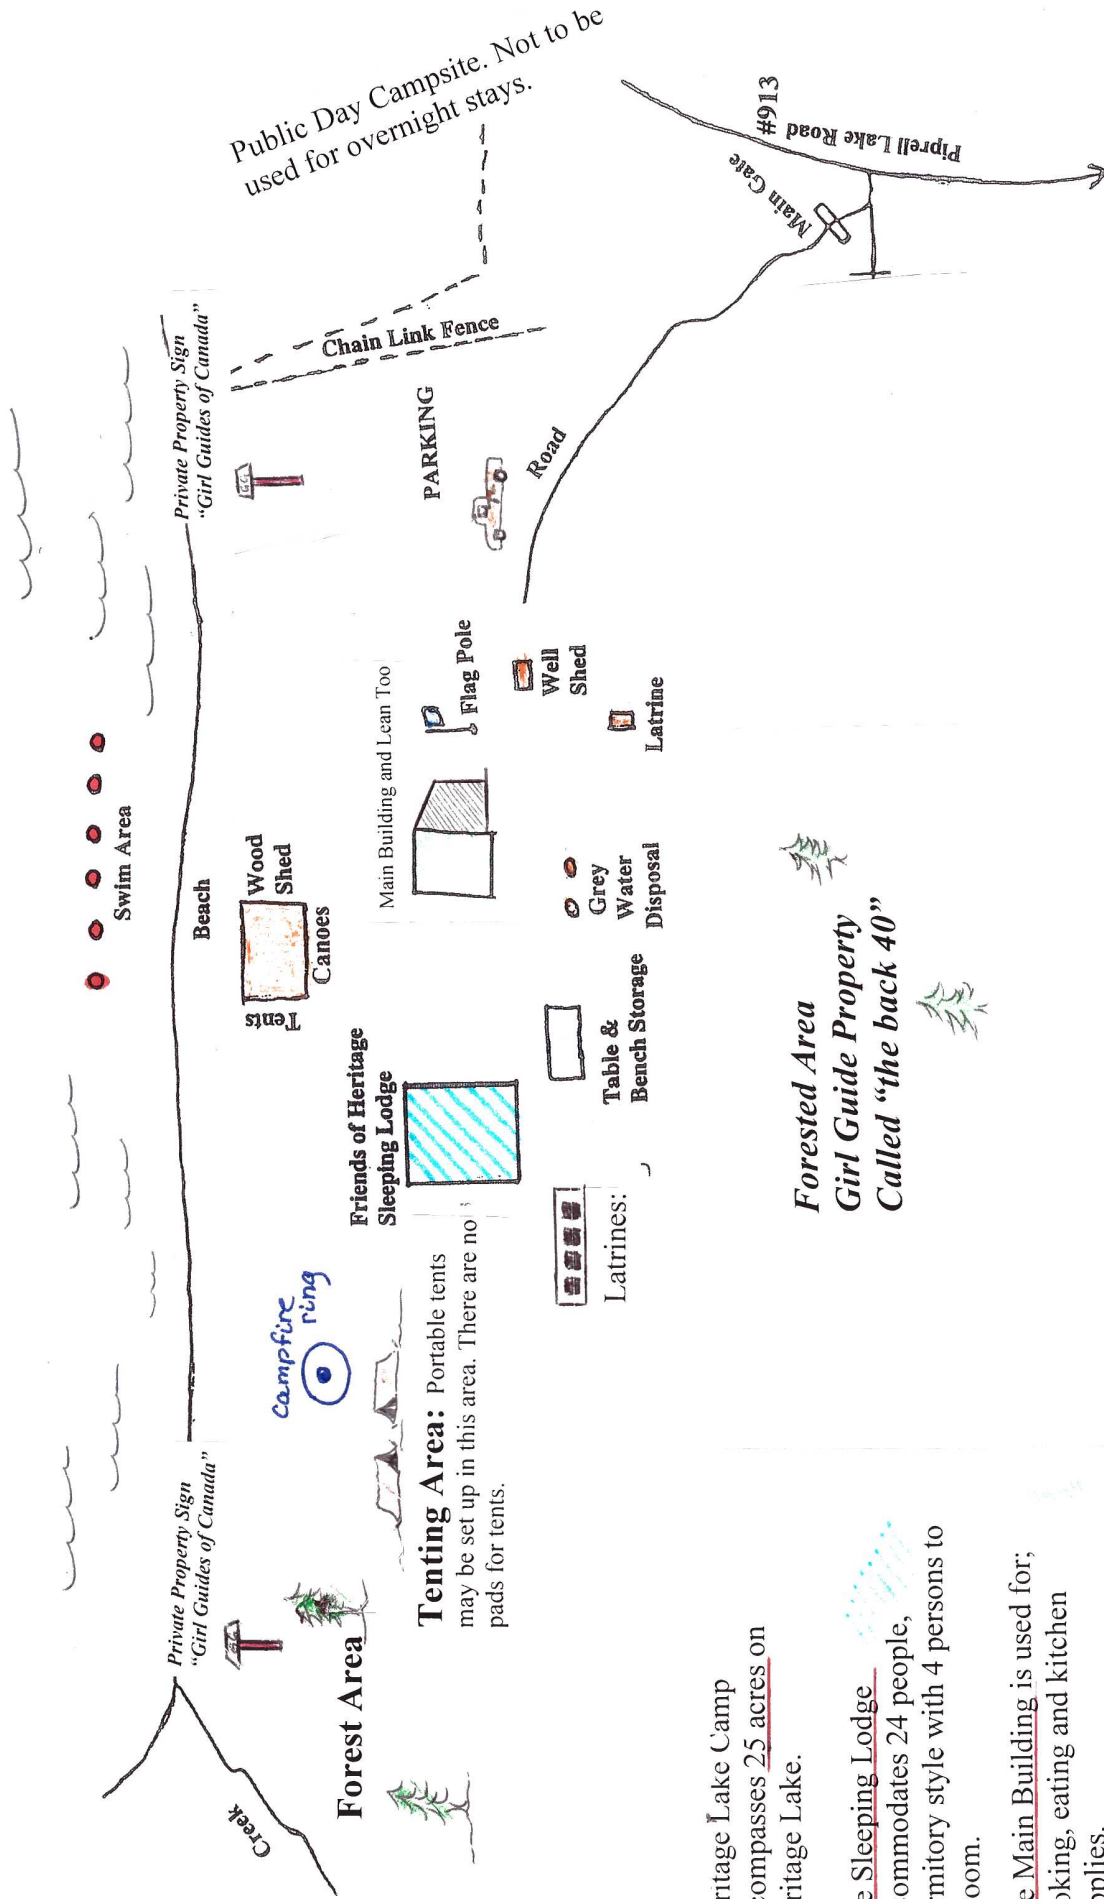

HERITAGE CAMPSITE

Public Day Campsite. Not to be used for overnight stays.

Tenting Area: Portable tents may be set up in this area. There are no pads for tents.

Heritage Lake Camp encompasses 25 acres on Heritage Lake.

The Sleeping Lodge accommodates 24 people, dormitory style with 4 persons to a room.

The Main Building is used for; cooking, eating and kitchen supplies.

The Lean Too; holds storage supplies such as pails, wood and gas burning equipment, some tables & swimming toys. It is used for wash-up, and crafts.

*Forested Area
Girl Guide Property
Called "the back 40"*

Revised August 2013

Map is NOT to scale